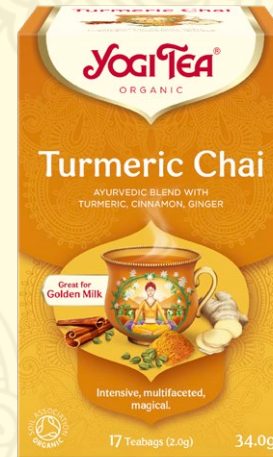

SPICE TEAS

HERBAL TEAS

WHITE/BLACK OR GREEN TEA

CHAI

LOSE TEA

ALL SPICE TEAS HERBAL TEAS WHITE/BLACK OR GREEN TEA CHAI LOSE TEA

Exotic, warming, inspiring.

This wonderful blend of sweet cinnamon, cardamom, tangy ginger, cloves and pepper inspired generations of yogis as well as the YOGI TEA® brand and laid the foundation for the diversity of our Ayurvedic tea blends. Enjoy it best sweetened and mixed with milk or a vegan alternative.

The tea with which the YOGI TEA® story began.

ALL

SPICE TEAS

HERBAL TEAS

WHITE/BLACK OR GREEN TEA

CHAI

LOSE TEA

Surprising, tangy, irresistible.