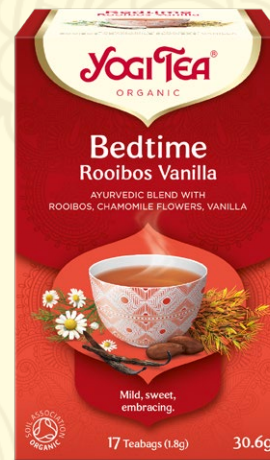

# YOGI TEA PRODUCTS

ALL

SPICE TEAS

HERBAL TEAS

WHITE/BLACK OR GREEN TEA

CHAI

LOSE TEA

ALL

SPICE TEAS

HERBAL TEAS

WHITE/BLACK OR GREEN TEA

CHAI

LOSE TEA

ALL SPICE TEAS HERBAL TEAS WHITE/BLACK OR GREEN TEA CHAI LOSE TEA

Exotic, warming, inspiring.

This wonderful blend of sweet cinnamon, cardamom, tangy ginger, cloves and pepper inspired generations of yogis as well as the YOGI TEA® brand and laid the foundation for the diversity of our Ayurvedic tea blends. Enjoy it best sweetened and mixed with milk or a vegan alternative.