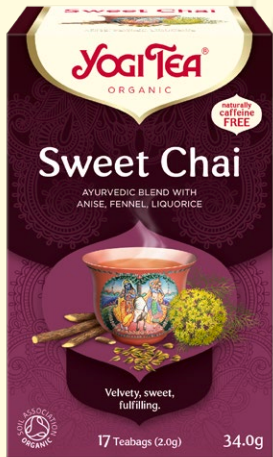

SPICE TEAS

HERBAL TEAS

WHITE/BLACK OR GREEN TEA

CHAI

LOSE TEA

ALL SPICE TEAS HERBAL TEAS WHITE/BLACK OR GREEN TEA CHAI LOSE TEA

Exotic, warming, inspiring.

This wonderful blend of sweet cinnamon, cardamom, tangy ginger, cloves and pepper inspired generations of yogis as well as the YOGI TEA® brand and laid the foundation for the diversity of our Ayurvedic tea blends. Enjoy it best sweetened and mixed with milk or a vegan alternative.

The tea with which the YOGI TEA® story began.

ALL

SPICE TEAS

HERBAL TEAS

WHITE/BLACK OR GREEN TEA

CHAI

LOSE TEA

Surprising, tangy, irresistible.