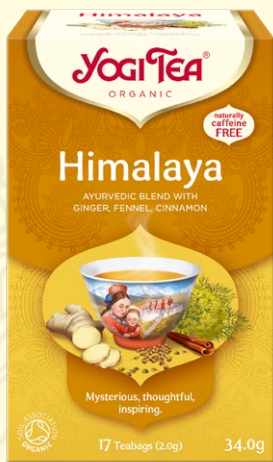

# YOGI TEA PRODUCTS

ALL

SPICE TEAS

HERBAL TEAS

WHITE/BLACK OR GREEN TEA

CHAI

LOSE TEA

ALL

SPICE TEAS

HERBAL TEAS

WHITE/BLACK OR GREEN TEA

CHAI

LOSE TEA

ALL SPICE TEAS HERBAL TEAS WHITE/BLACK OR GREEN TEA CHAI LOSE TEA

Exotic, warming, inspiring.

This wonderful blend of sweet cinnamon, cardamom, tangy ginger, cloves and pepper inspired generations of yogis as well as the YOGI TEA® brand and laid the foundation for the diversity of our Ayurvedic tea blends. Enjoy it best sweetened and mixed with milk or a vegan alternative.