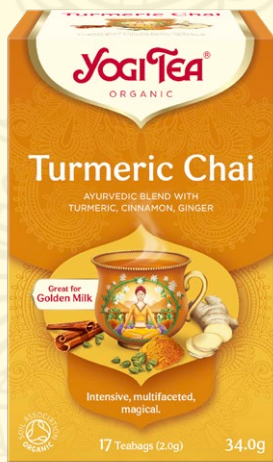

# YOGI TEA PRODUCTS

ALL

SPICE TEAS

HERBAL TEAS

WHITE/BLACK OR GREEN TEA

CHAI

LOSE TEA

ALL

SPICE TEAS

HERBAL TEAS

WHITE/BLACK OR GREEN TEA

CHAI

LOSE TEA

ALL SPICE TEAS HERBAL TEAS WHITE/BLACK OR GREEN TEA CHAI LOSE TEA

Exotic, warming, inspiring.

This wonderful blend of sweet cinnamon, cardamom, tangy ginger, cloves and pepper inspired generations of yogis as well as the YOGI TEA® brand and laid the foundation for the diversity of our Ayurvedic tea blends. Enjoy it best sweetened and mixed with milk or a vegan alternative.