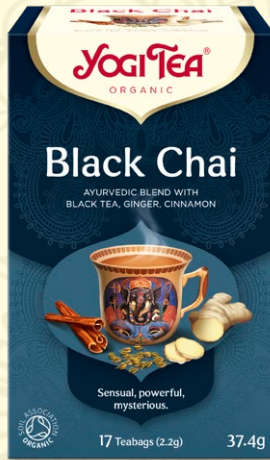

# YOGI TEA PRODUCTS

ALL

SPICE TEAS

HERBAL TEAS

WHITE/BLACK OR GREEN TEA

CHAI

LOSE TEA

BACK