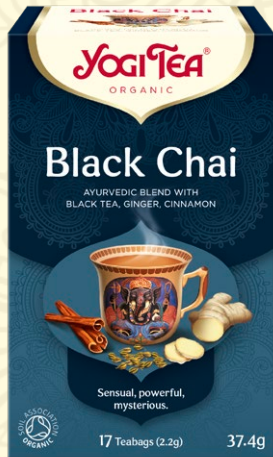

# YOGI TEA PRODUCTS

ALL

SPICE TEAS

HERBAL TEAS

WHITE/BLACK OR GREEN TEA

CHAI

LOSE TEA

ALL

SPICE TEAS

HERBAL TEAS

WHITE/BLACK OR GREEN TEA

CHAI

LOSE TEA

ALL SPICE TEAS HERBAL TEAS WHITE/BLACK OR GREEN TEA CHAI LOSE TEA

Exotic, warming, inspiring.

This wonderful blend of sweet cinnamon, cardamom, tangy ginger, cloves and pepper inspired generations of yogis as well as the YOGI TEA® brand and laid the foundation for the diversity of our Ayurvedic tea blends. Enjoy it best sweetened and mixed with milk or a vegan alternative.

The tea with which the YOGI TEA® story began.

ALL

SPICE TEAS

HERBAL TEAS

WHITE/BLACK OR GREEN TEA

CHAI

LOSE TEA

Surprising, tangy, irresistible.